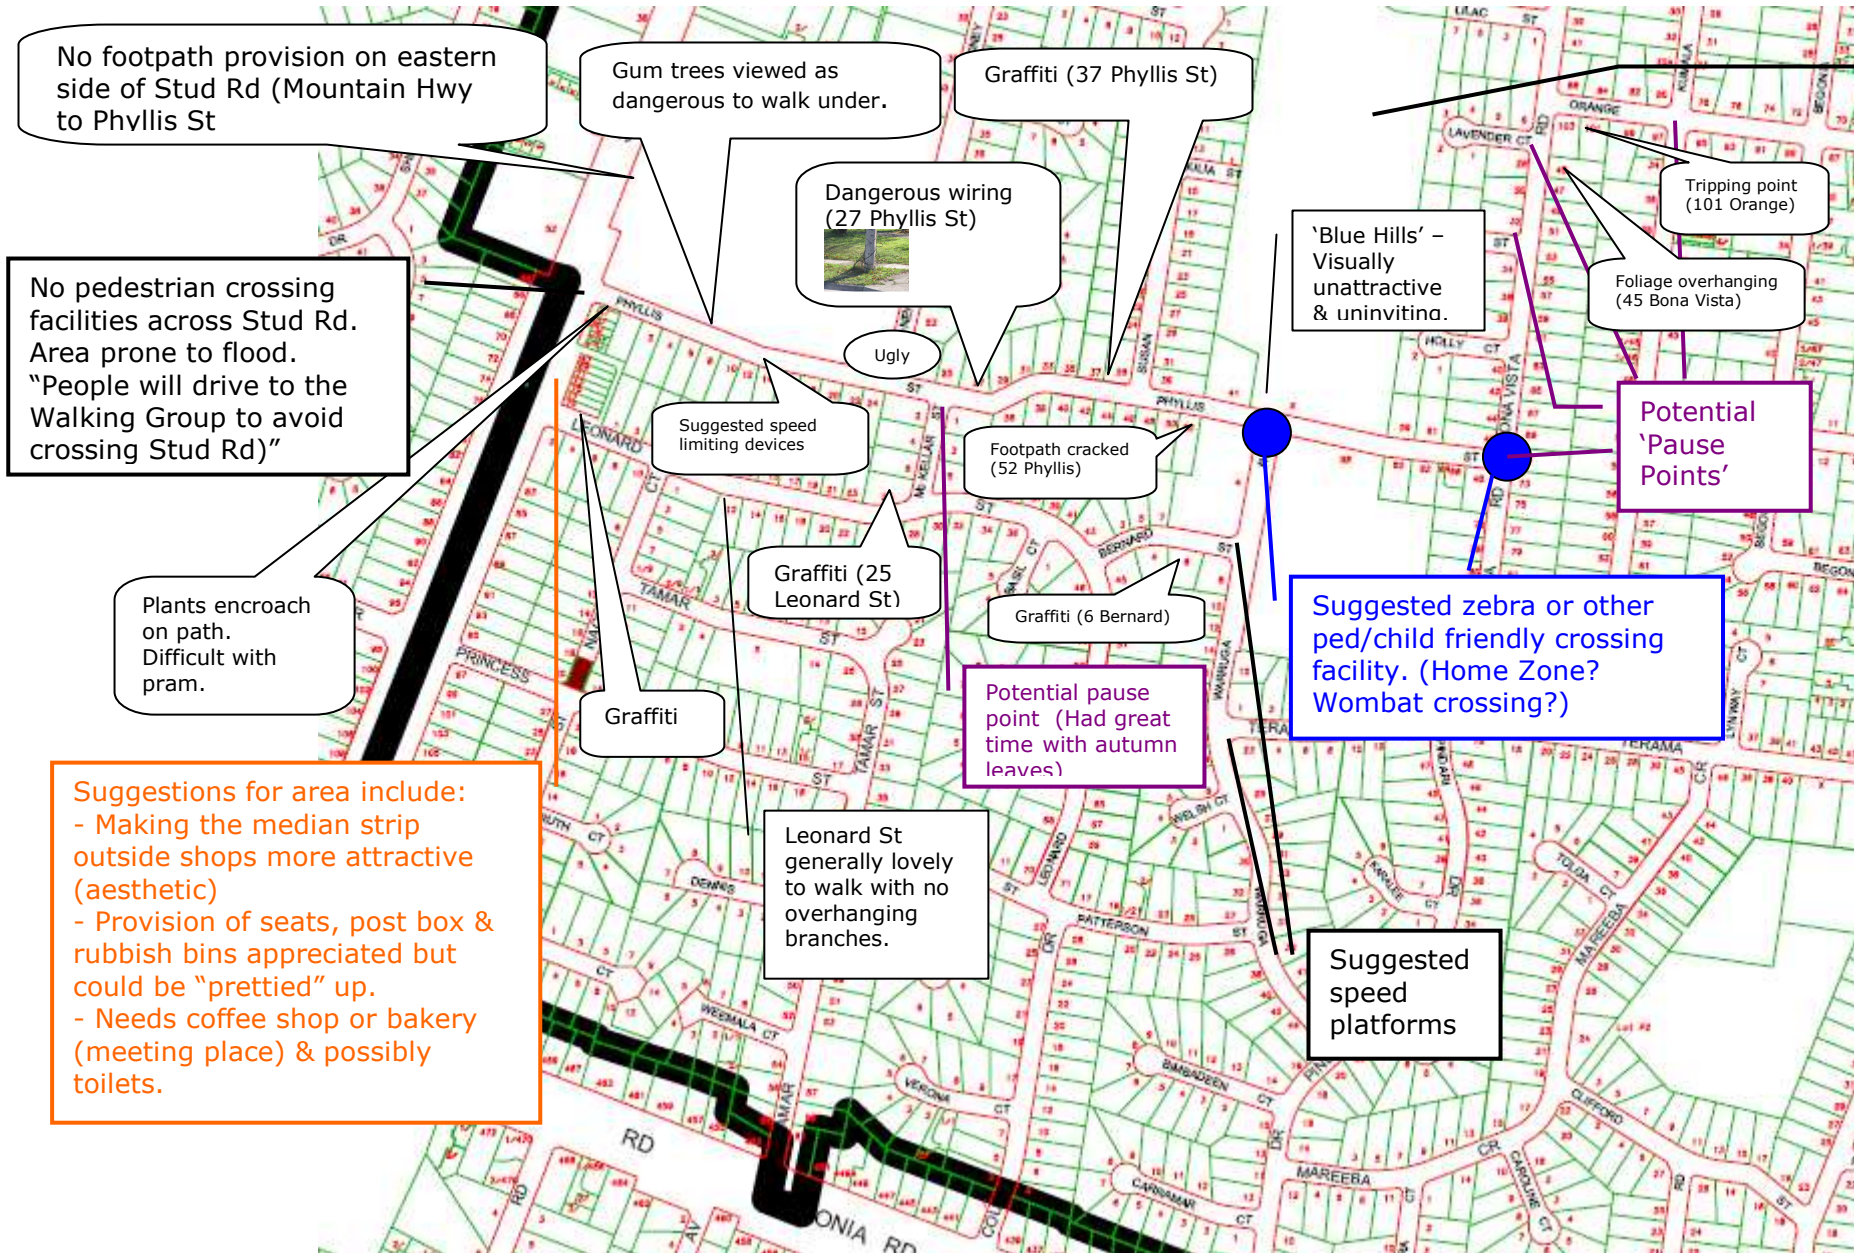

Bayswater West Community Environmental Audit findings

Guy Turner Reserve

Has reasonable play equipment for children and open space for older children but park isolated due to high fencing. (Needs improved natural surveillance)

- Park lacks access to public toilets.
- Signs discourage certain types of play (balls)

- Poor signage promoting park facilities
- Poor pedestrian access linking school, MCHS, Kinder etc.

- Would like fenced area for off-lead dog use.
- Needs events to encourage community use.